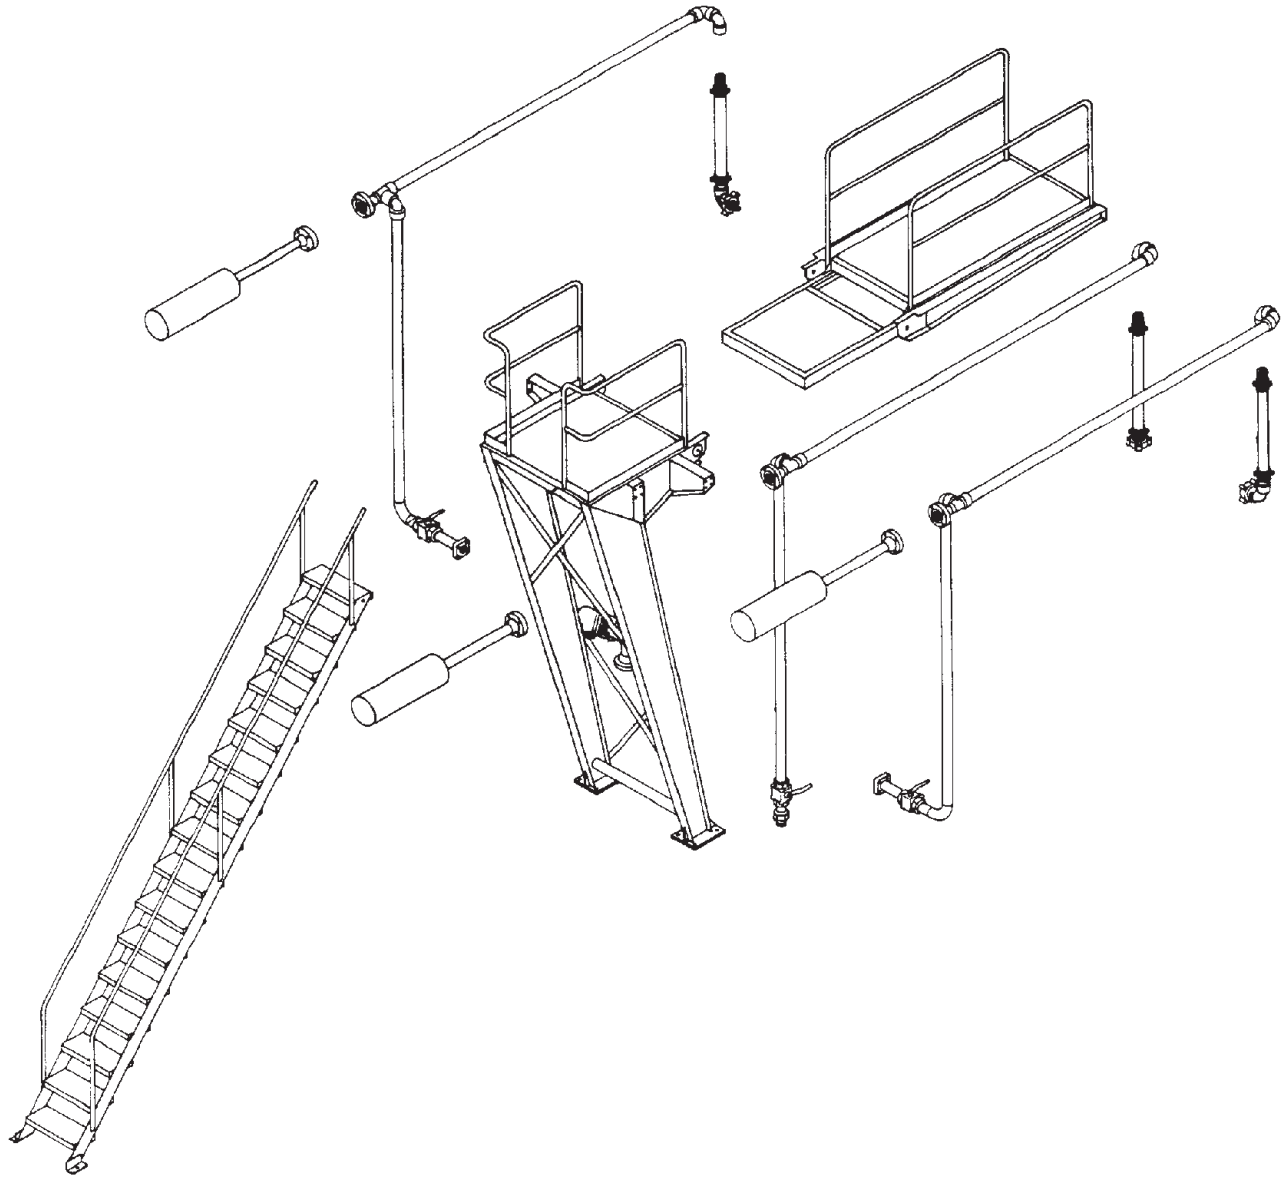

LP-Gas Equipment Distribution and Manufacturing

Part No.
RCUP

Description
Rail Car Unloading Tower w/ Piping & Counter Weight Balance